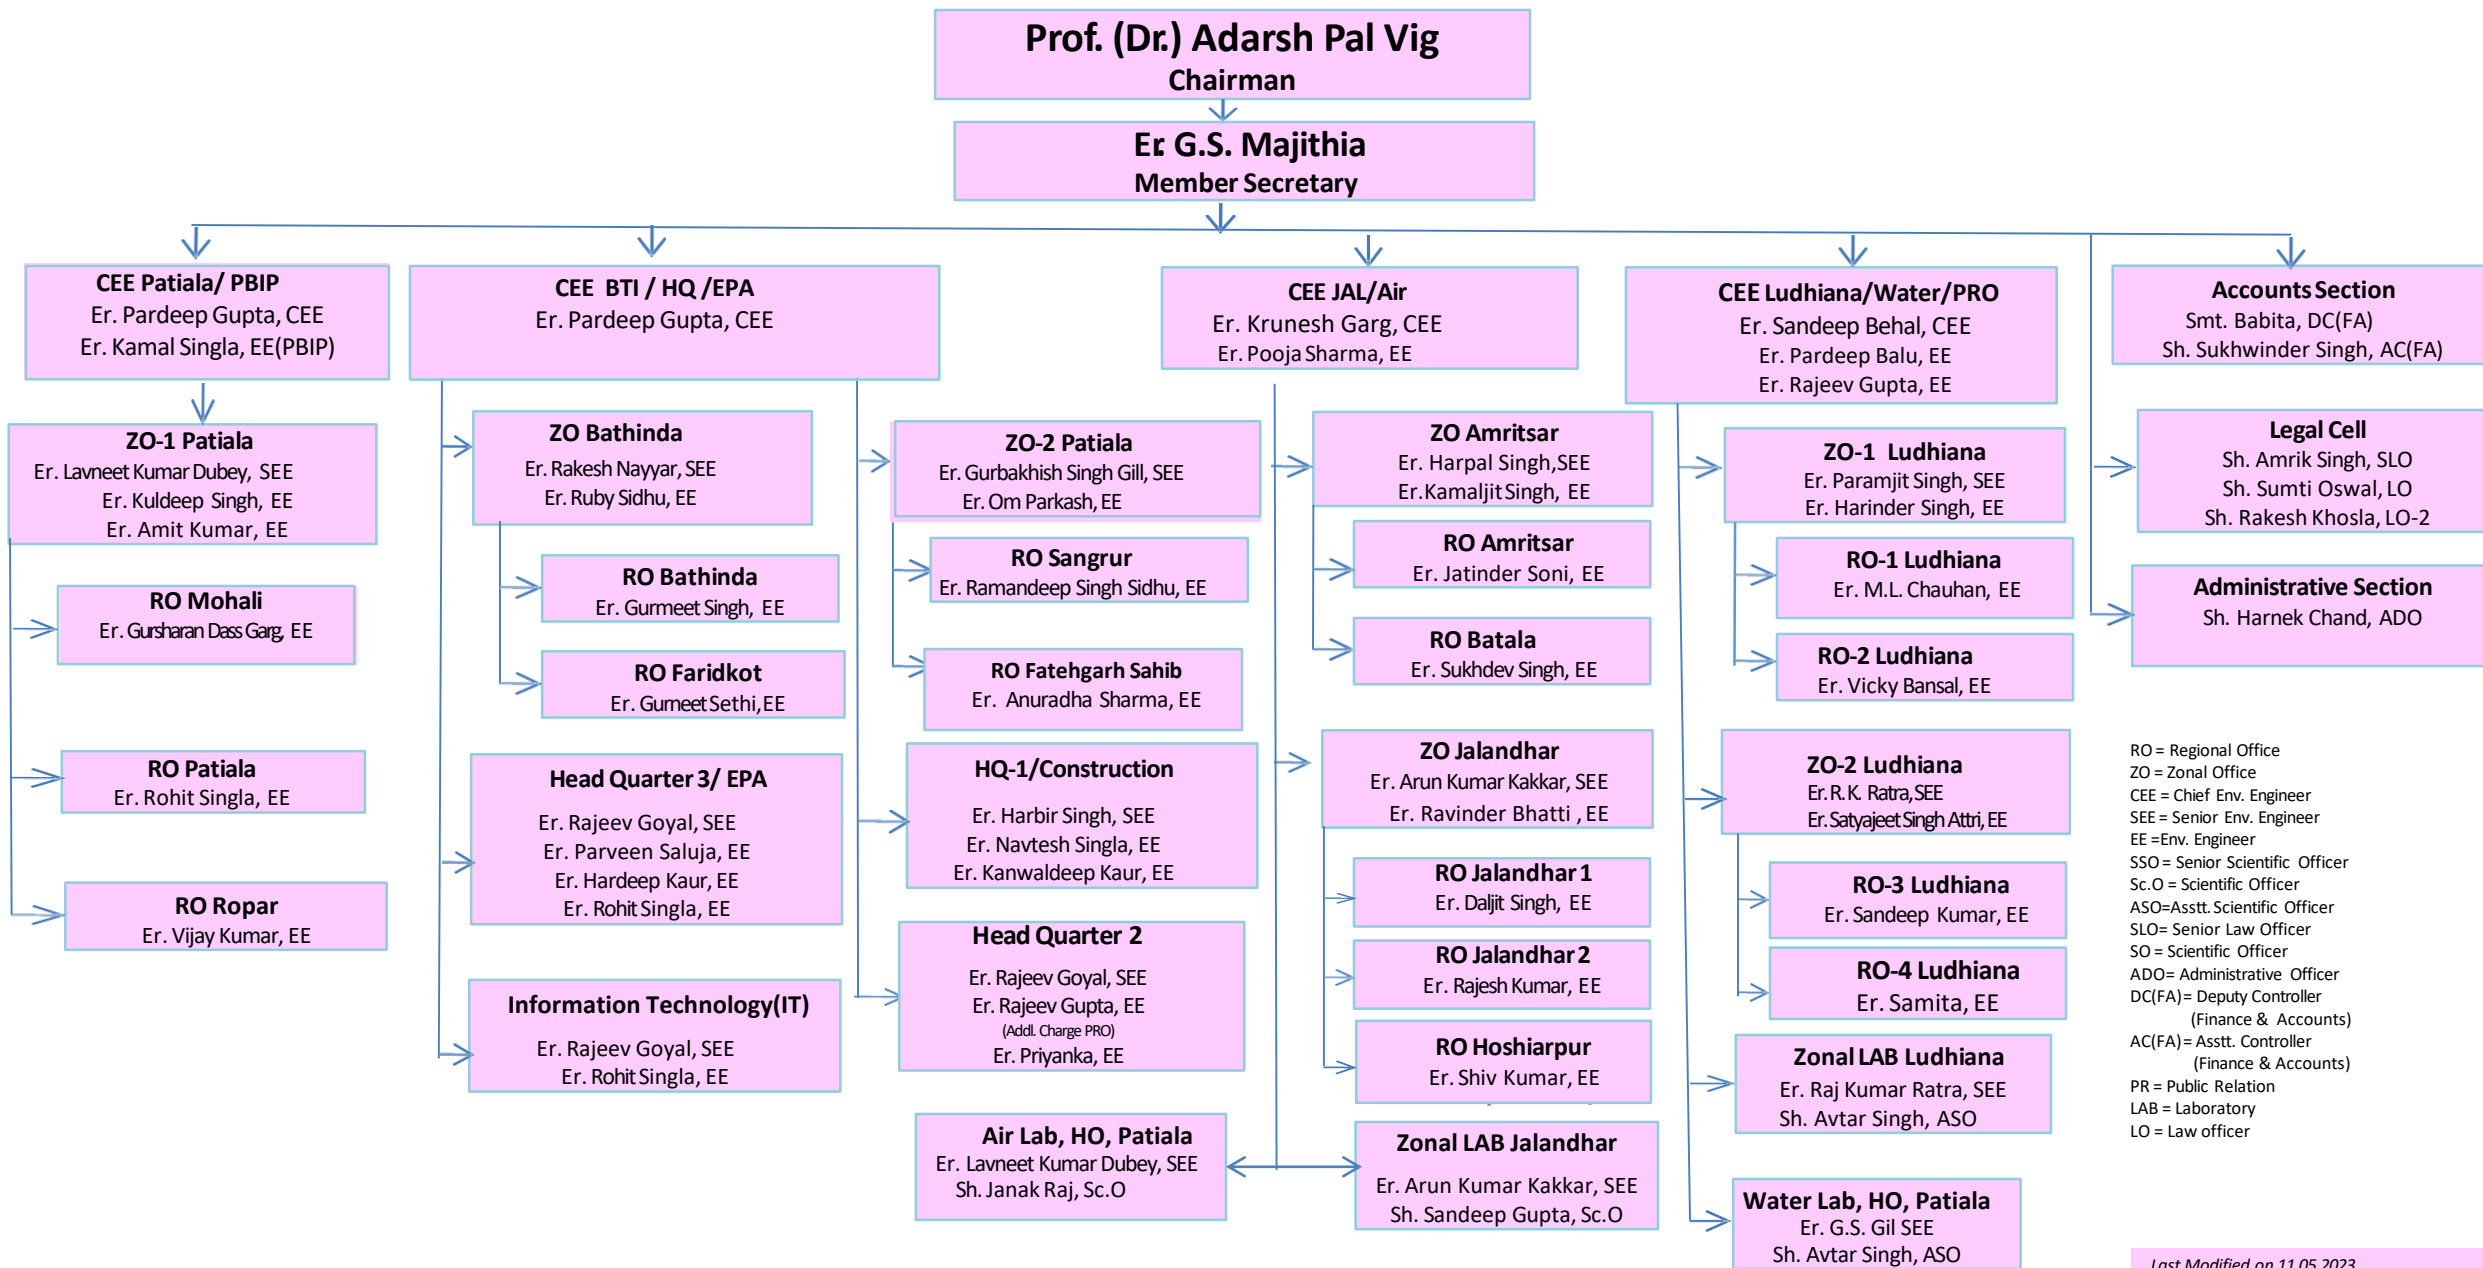

ORGANISATION CHART OF PUNJAB POLLUTION CONTROL BOARD

RO = Regional Office
 ZO = Zonal Office
 CEE = Chief Env. Engineer
 SEE = Senior Env. Engineer
 EE = Env. Engineer
 SSO = Senior Scientific Officer
 Sc.O = Scientific Officer
 ASO = Asstt. Scientific Officer
 SLO = Senior Law Officer
 SO = Scientific Officer
 ADO = Administrative Officer
 DC(FA) = Deputy Controller
 (Finance & Accounts)
 AC(FA) = Asstt. Controller
 (Finance & Accounts)
 PR = Public Relation
 LAB = Laboratory
 LO = Law officer